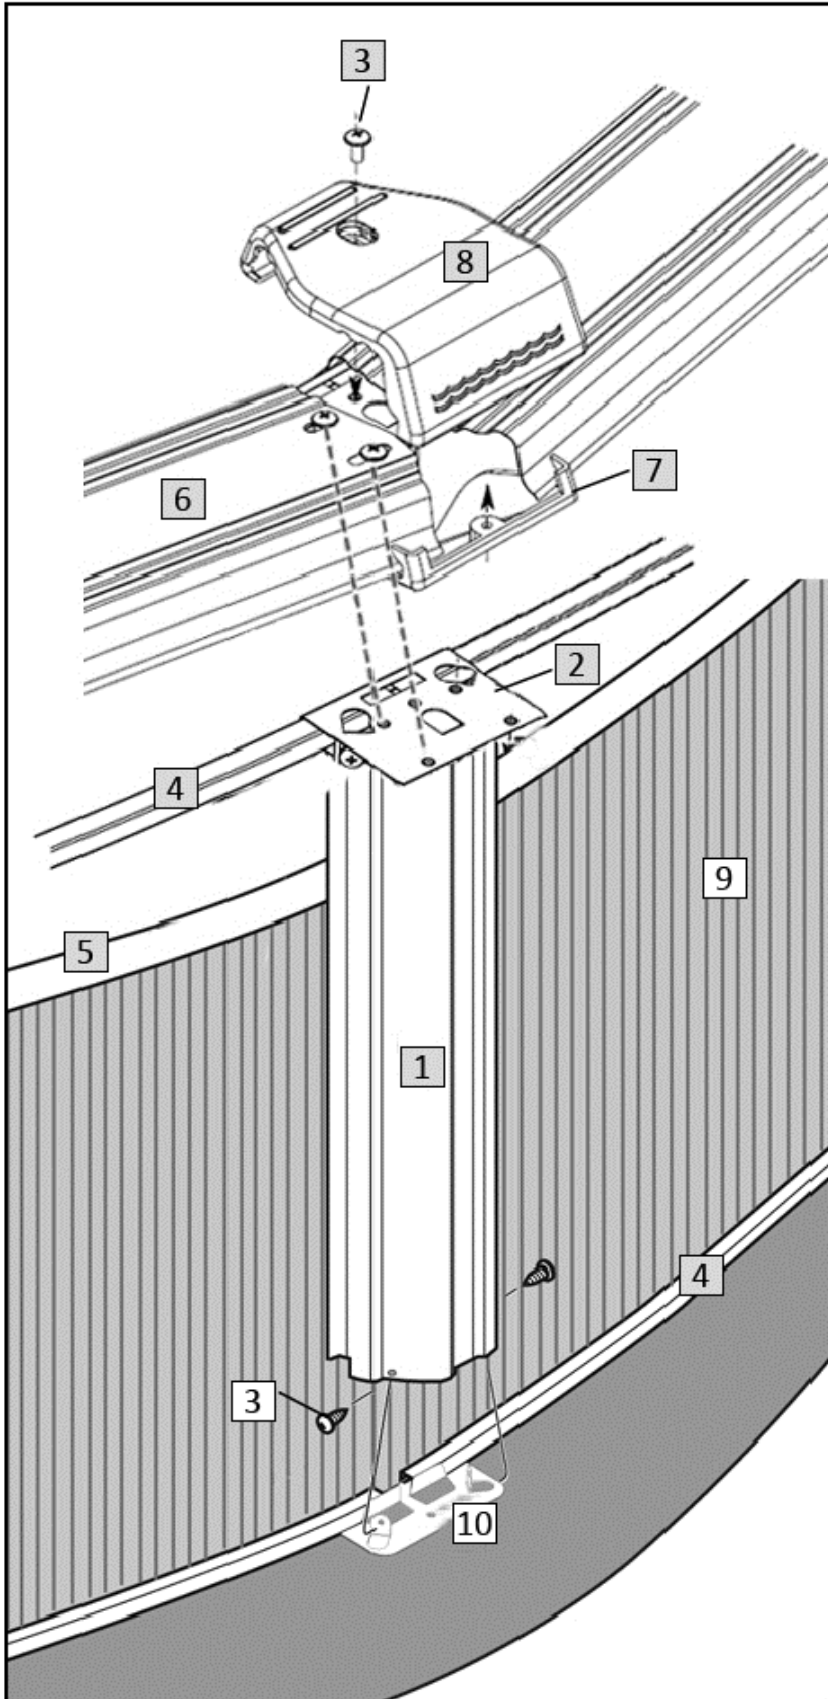

*These part #s are not available to purchase separately. They must be purchased as the Seat Cover Assembly Bolt Package, Order # NBP1032

Carton Breakdown
Belize 27' Round 48"
NB2510

Key #	Qty	Item #	Mfg Part #	Part Description	
WALL CARTON # 2748-THT-W					
<input type="checkbox"/>	5	20	NL107	8100	Plastic Edging
<input type="checkbox"/>	9	1	PC5203	48+Wall	Terra Haute Taupe Wall
48" Wall Joint Bolt Package (Part # 0113, Order # NBP1021)					
<input type="checkbox"/>	3	23	NBP1021	0513*	¼+x ½+Truss Head Screw
<input type="checkbox"/>	3	45	NBP1021	0411*	¼+Reinforcing Washer
<input type="checkbox"/>	3	23	NBP1021	0611*	¼+Nut

*These part #s are not available to purchase separately. They must be purchased as the Wall Joint Bolt Package, Order # NBP1021

Belize 27' Round 48"

NB2510

Key #	Part Description	Item #
1	6in Vertical	NBP1027
2	Resin Upper Joint	NBP1068
3	Seat Cover Hardware	NBP1032
3	Wall Joint Hardware	NBP1021
4	5/8+Rail	NBP1058
5	Plastic Edging	NL107
6	6in Top Seat	NBP1023
7	6in Seat Cover Bracket	NBP1030
8	6in Seat Cover	NBP1029
9	Wall	PC5203
10	Resin Lower Joint	NBP1069